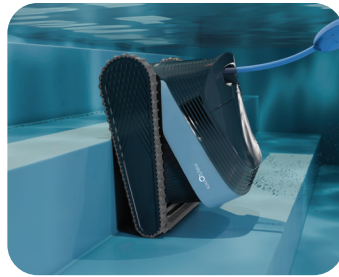

## Where proven reliability meets next-gen convenience.

The **Dolphin S 3000** delivers powerful, all-day performance for pools up to 15 metres. It covers every inch of your pool, including floors, walls, waterline, steps, and sun ledges as shallow as 30 cm. Equipped with maze navigation, multi-layer filtration and two extra ultra-fine filters, the **S 3000** captures even the smallest debris. With an included caddy, caddy cover, and pickup mode, cleaning your pool has never been easier.

#### Sun Ledge Cleaning

Reaches shallow areas and ledges as shallow as 30 cm.

#### Pick Up Mode

Guides the robot to the edge of the pool for easy retrieval.